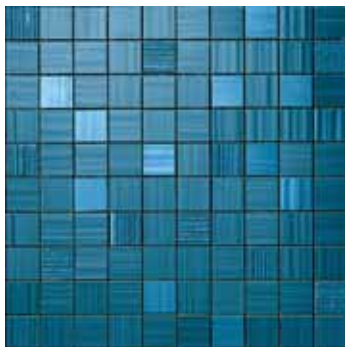

Amour Mer Mosaico Rete 30,5x30,5*