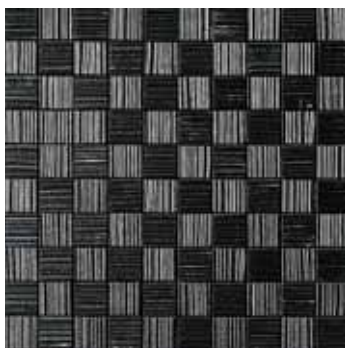

Amour Ciel Mosaico Rete 30,5x30,5*

Amour Sable Mosaico Rete 30,5x30,5*

Amour Glycine Mosaico Rete 30,5x30,5*

Amour Mer Mosaico Rete 30,5x30,5*

Amour Terre Mosaico Rete 30,5x30,5*

Amour Jardin Mosaico Rete 30,5x30,5*